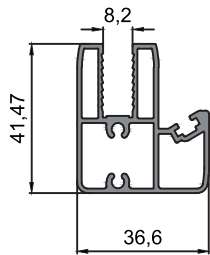

- 10-10382
- Silinebilir Alt Kasa Profili / Wipeable Bottom Frame Profile
- 1.168 kg/m

- 10-10392
- Sabit Yan Kasa Profili / Fixed Side Frame Profile
- 2.039 kg/m

- 10-10393
- Sabit Alt Kasa Profili / Fixed Bottom Frame Profile
- 1.207 kg/m

- 10-10461
- Silinebilir / Sabit Kasa Kapak Profili
Wipeable / Fixed Frame Cover Profile
- 0.186 kg/m

- 10-10389
- Silinebilir / Sabit Küpeşte Profili
Wipeable / Fixed Handrail Profile
- 0.580 kg/m

- 10-10390
- Silinebilir / Sabit Küpeşte Bağlantı Profili
Wipeable / Fixed Handrail Connection Profile
- 0.310 kg/m

- 10-10386
- Silinebilir / Sabit Tek Cam Baza Profili
Wipeable / Fixed Insulating Single Glazing Plinth Profile
- 0.635 kg/m

- 10-10384
- Silinebilir / Sabit Isıcam Baza Profili
Wipeable / Fixed Insulating Heat Glazing Plinth Profile
- 0.493 kg/m

- 10-10385
- Silinebilir / Sabit Isıcam Kenet Profili
Wipeable / Fixed Insulating Heat Glazing Clamp Profile
- 0.731 kg/m

- 10-10387
- Silinebilir / Sabit Tek Cam Kenet Profili
Wipeable / Fixed Insulating Single Glazing Clamp Profile
- 0.886 kg/m