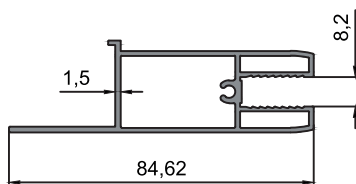

- 10-10461
- Silinebilir / Sabit Kasa Kapak Profili
Wipeable / Fixed Frame Cover Profile
- 0.186 kg/m

- 10-10389
- Silinebilir / Sabit Küpeşte Profili
Wipeable / Fixed Handrail Profile
- 0.580 kg/m

- 10-10390
- Silinebilir / Sabit Küpeşte Bağlantı Profili
Wipeable / Fixed Handrail Connection Profile
- 0.310 kg/m

- 10-10386
- Silinebilir / Sabit Tek Cam Baza Profili
Wipeable / Fixed Insulating Single Glazing Plinth Profile
- 0.635 kg/m

- 10-10384
- Silinebilir / Sabit Isıcam Baza Profili
Wipeable / Fixed Insulating Heat Glazing Plinth Profile
- 0.493 kg/m

- 10-10385
- Silinebilir / Sabit Isıcam Kenet Profili
Wipeable / Fixed Insulating Heat Glazing Clamp Profile
- 0.731 kg/m

- 10-10387
- Silinebilir / Sabit Tek Cam Kenet Profili
Wipeable / Fixed Insulating Single Glazing Clamp Profile
- 0.886 kg/m

- 10-10388
- Silinebilir Tek Cam Kulaklı Baza Profili
Wipeable Single Glazing Ear Plinth Profile
- 0.885 kg/m

- 10-10383
- Silinebilir Isıcam Kulaklı Baza Profili
Plinth Profile With Erasable Insulating Glazing Ears
- 0.716 kg/m