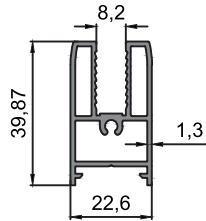

- 10-10382
- Silinebilir Alt Kasa Profili / Wipeable Bottom Frame Profile
- 1.168 kg/m

- 10-10392
- Sabit Yan Kasa Profili / Fixed Side Frame Profile
- 2.039 kg/m

- 10-10393
- Sabit Alt Kasa Profili / Fixed Bottom Frame Profile
- 1.207 kg/m

- 10-10461
- Silinebilir / Sabit Kasa Kapak Profili
Wipeable / Fixed Frame Cover Profile
- 0.186 kg/m

- 10-10389
- Silinebilir / Sabit Küpeşte Profili
Wipeable / Fixed Handrail Profile
- 0.580 kg/m

- 10-10390
- Silinebilir / Sabit Küpeşte Bağlantı Profili
Wipeable / Fixed Handrail Connection Profile
- 0.310 kg/m

- 10-10386
- Silinebilir / Sabit Tek Cam Baza Profili
Wipeable / Fixed Insulating Single Glazing Plinth Profile
- 0.635 kg/m

- 10-10384
- Silinebilir / Sabit Isıcam Baza Profili
Wipeable / Fixed Insulating Heat Glazing Plinth Profile
- 0.493 kg/m

- 10-10385
- Silinebilir / Sabit Isıcam Kenet Profili
Wipeable / Fixed Insulating Heat Glazing Clamp Profile
- 0.731 kg/m

- 10-10387
- Silinebilir / Sabit Tek Cam Kenet Profili
Wipeable / Fixed Insulating Single Glazing Clamp Profile
- 0.886 kg/m