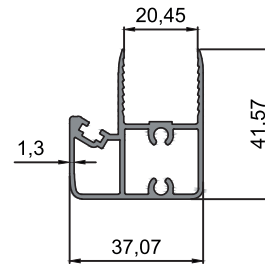

- 10-10461
- Silinebilir / Sabit Kasa Kapak Profili
Wipeable / Fixed Frame Cover Profile
- 0.186 kg/m

- 10-10389
- Silinebilir / Sabit Küpeşte Profili
Wipeable / Fixed Handrail Profile
- 0.580 kg/m

- 10-10390
- Silinebilir / Sabit Küpeşte Bağlantı Profili
Wipeable / Fixed Handrail Connection Profile
- 0.310 kg/m

- 10-10386
- Silinebilir / Sabit Tek Cam Baza Profili
Wipeable / Fixed Insulating Single Glazing Plinth Profile
- 0.635 kg/m

- 10-10384
- Silinebilir / Sabit Isıcam Baza Profili
Wipeable / Fixed Insulating Heat Glazing Plinth Profile
- 0.493 kg/m

- 10-10385
- Silinebilir / Sabit Isıcam Kenet Profili
Wipeable / Fixed Insulating Heat Glazing Clamp Profile
- 0.731 kg/m

- 10-10387
- Silinebilir / Sabit Tek Cam Kenet Profili
Wipeable / Fixed Insulating Single Glazing Clamp Profile
- 0.886 kg/m

- 10-10388
- Silinebilir Tek Cam Kulaklı Baza Profili
Wipeable Single Glazing Ear Plinth Profile
- 0.885 kg/m

- 10-10383
- Silinebilir Isıcam Kulaklı Baza Profili
Plinth Profile With Erasable Insulating Glazing Ears
- 0.716 kg/m